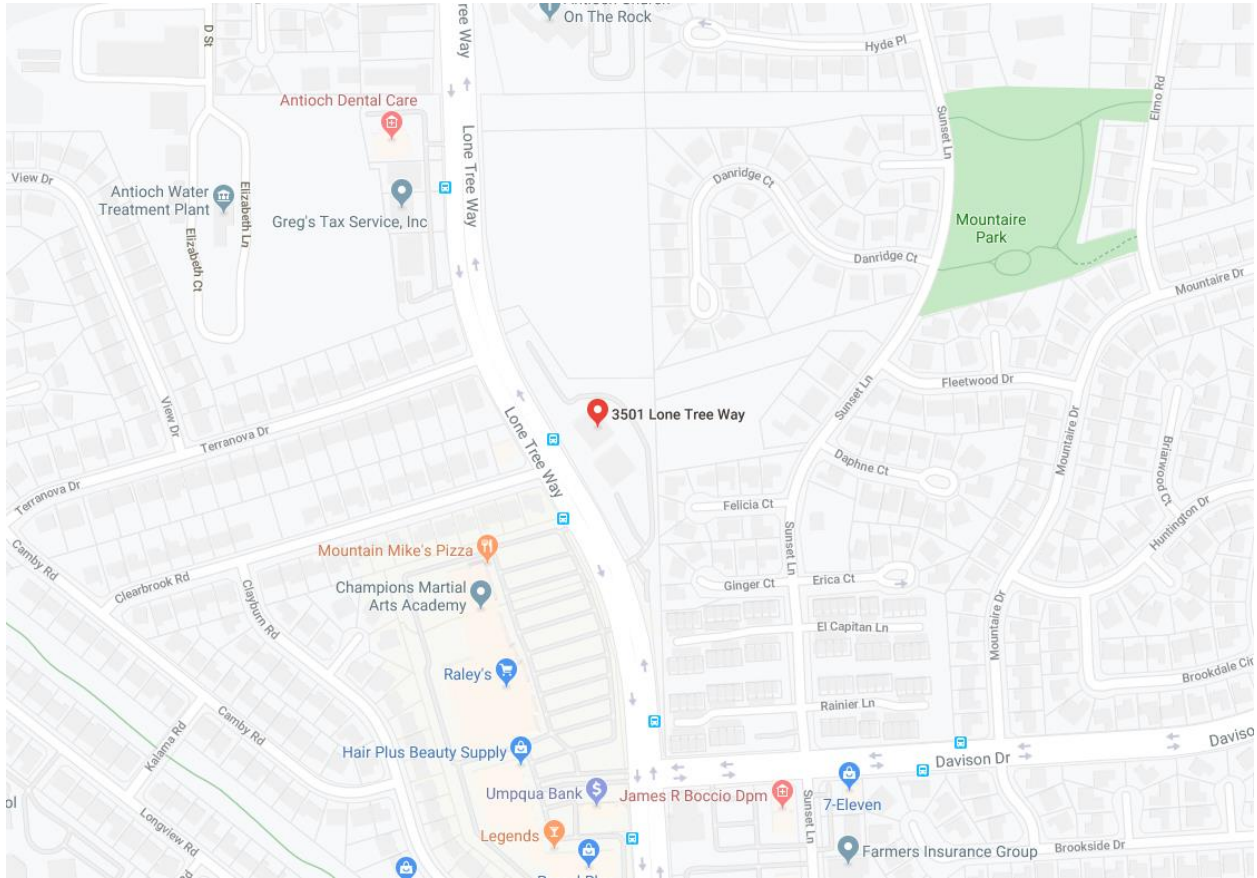

# EAST FAMILY JUSTICE CENTER

3501 Lone Tree Way, Suite#4  
Antioch, CA 94509  
(925) 281-0970

## Additional Directions:

1. Walk past the first building
2. Center is located at the second building on the bottom floor; Suite #4

## Parking:

1. Parking on site of the East Family Justice Center
2. Park in the first lot on the left-hand side